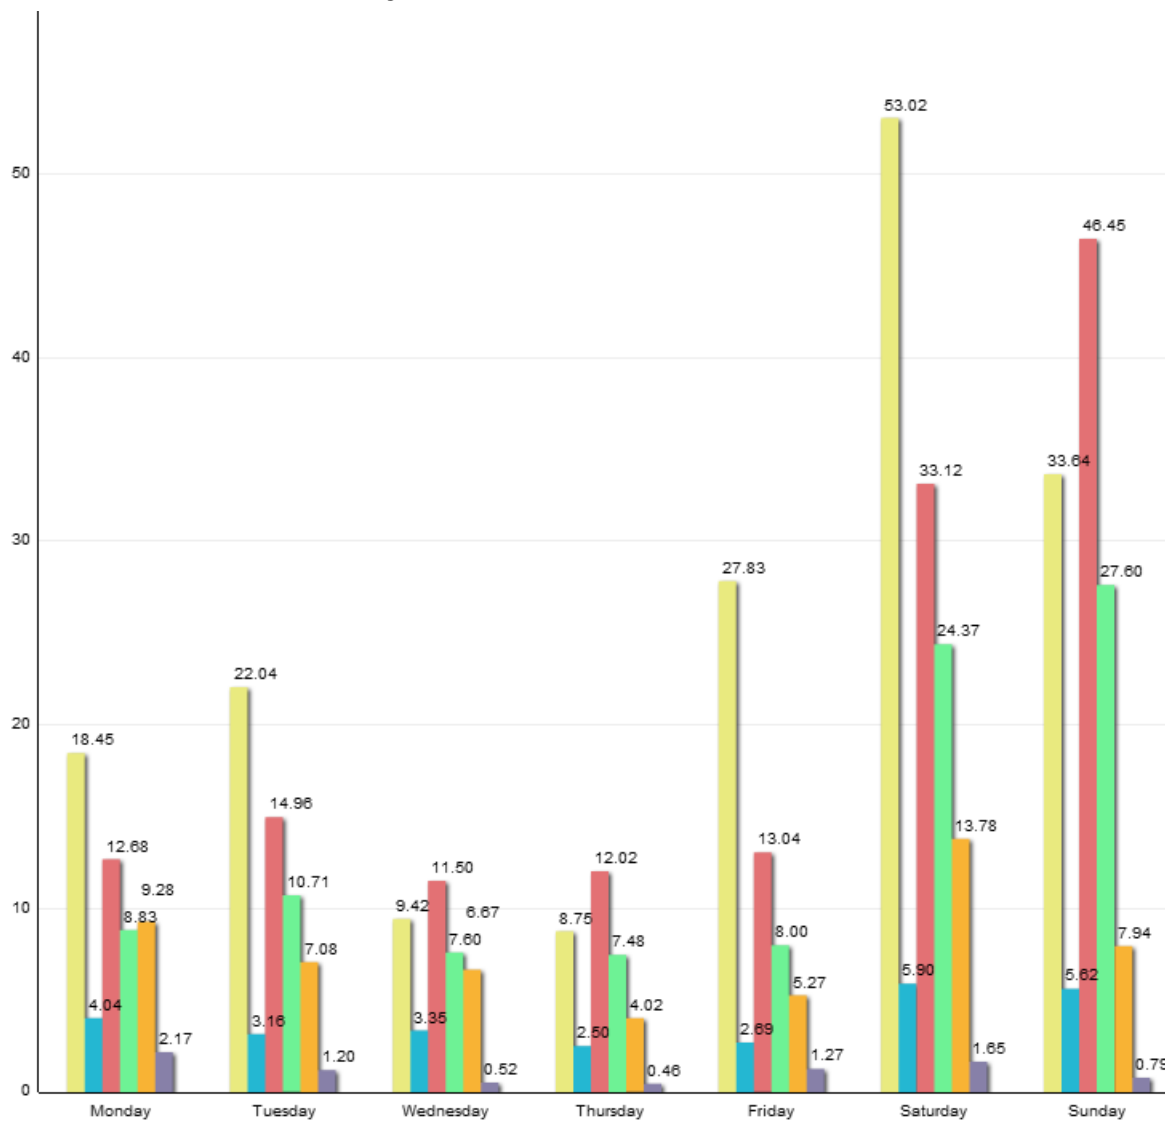

	Chiseldon Pedestrians South	Chiseldon Pedestrians North	Chiseldon Cyclists South	Chiseldon Cyclists North	Chiseldon Horse South	Chiseldon Horse North
Total	8981	1418	7487	4920	2807	419
Peak Day	Sat 1 Jun 2013 (1394)	Sat 11 Aug 2012 (42)	Sun 2 Jun 2013 (358)	Sun 26 May 2013 (87)	Mon 27 May 2013 (190)	Mon 27 Aug 2012 (66)
Minimum Day	Mon 7 Jan 2013 (1)	Tue 11 Sep 2012 (1)	Tue 12 Mar 2013 (1)	Fri 1 Mar 2013 (1)	Wed 24 Oct 2012 (1)	Sat 22 Sep 2012 (1)
Max Day of the Week	Saturday	Saturday	Sunday	Sunday	Saturday	Monday
Hourly Average	1	0	1	1	0	0
Daily Average	25	4	21	14	8	1
Monthly Average	691	109	576	378	216	32

Percentage by mode and direction

Chiseldon

Chiseldon Pedestrians South

Chiseldon Pedestrians North

Chiseldon Cyclists South

Chiseldon Cyclists North

Chiseldon Horse South

Chiseldon Horse North

Monthly trends

- Chiseldon Pedestrians South 
- Chiseldon Pedestrians North 
- Chiseldon Cyclists South 
- Chiseldon Cyclists North 
- Chiseldon Horse South 
- Chiseldon Horse North 

Daily trends

- Chiseldon Pedestrians South
- Chiseldon Pedestrians North
- Chiseldon Cyclists South
- Chiseldon Cyclists North
- Chiseldon Horse South
- Chiseldon Horse North

Hourly trends

- Chiseldon Pedestrians South
- Chiseldon Pedestrians North
- Chiseldon Cyclists South
- Chiseldon Cyclists North
- Chiseldon Horse South
- Chiseldon Horse North

An aerial view of a group of people sitting on a grassy field. A man in a light blue polo shirt is kneeling and pointing at a map on the ground. A woman in a green shirt and blue jeans is also kneeling next to him. A young girl in a pink tank top and blue jeans is kneeling in the center. Another girl in a pink shirt and blue jeans is standing in the upper right. A bicycle wheel is visible in the bottom right corner.