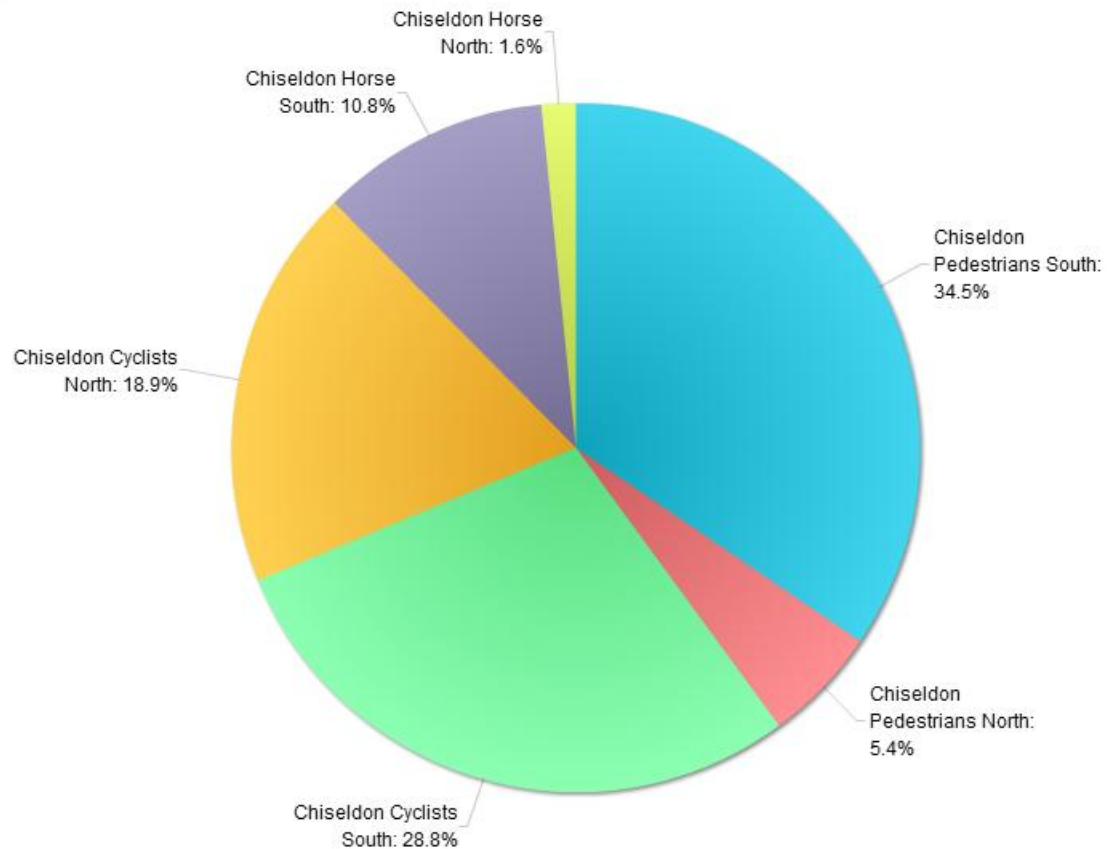

sustrans

JOIN THE MOVEMENT

Who uses the railway path?

Alistair Millington

Area Manager

Wiltshire & Swindon

Total usage by mode and direction

(July 2012 – July 2013)

	Chiseldon Pedestrians South	Chiseldon Pedestrians North	Chiseldon Cyclists South	Chiseldon Cyclists North	Chiseldon Horse South	Chiseldon Horse North
Total	8981	1418	7487	4920	2807	419
Peak Day	Sat 1 Jun 2013 (1394)	Sat 11 Aug 2012 (42)	Sun 2 Jun 2013 (358)	Sun 26 May 2013 (87)	Mon 27 May 2013 (190)	Mon 27 Aug 2012 (66)
Minimum Day	Mon 7 Jan 2013 (1)	Tue 11 Sep 2012 (1)	Tue 12 Mar 2013 (1)	Fri 1 Mar 2013 (1)	Wed 24 Oct 2012 (1)	Sat 22 Sep 2012 (1)
Max Day of the Week	Saturday	Saturday	Sunday	Sunday	Saturday	Monday
Hourly Average	1	0	1	1	0	0
Daily Average	25	4	21	14	8	1
Monthly Average	691	109	576	378	216	32

Percentage by mode and direction

Chiseldon

Chiseldon Pedestrians South

Chiseldon Pedestrians North

Chiseldon Cyclists South

Chiseldon Cyclists North

Chiseldon Horse South

Chiseldon Horse North

Monthly trends

- Chiseldon Pedestrians South 
- Chiseldon Pedestrians North 
- Chiseldon Cyclists South 
- Chiseldon Cyclists North 
- Chiseldon Horse South 
- Chiseldon Horse North 

Daily trends

- Chiseldon Pedestrians South
- Chiseldon Pedestrians North
- Chiseldon Cyclists South
- Chiseldon Cyclists North
- Chiseldon Horse South
- Chiseldon Horse North