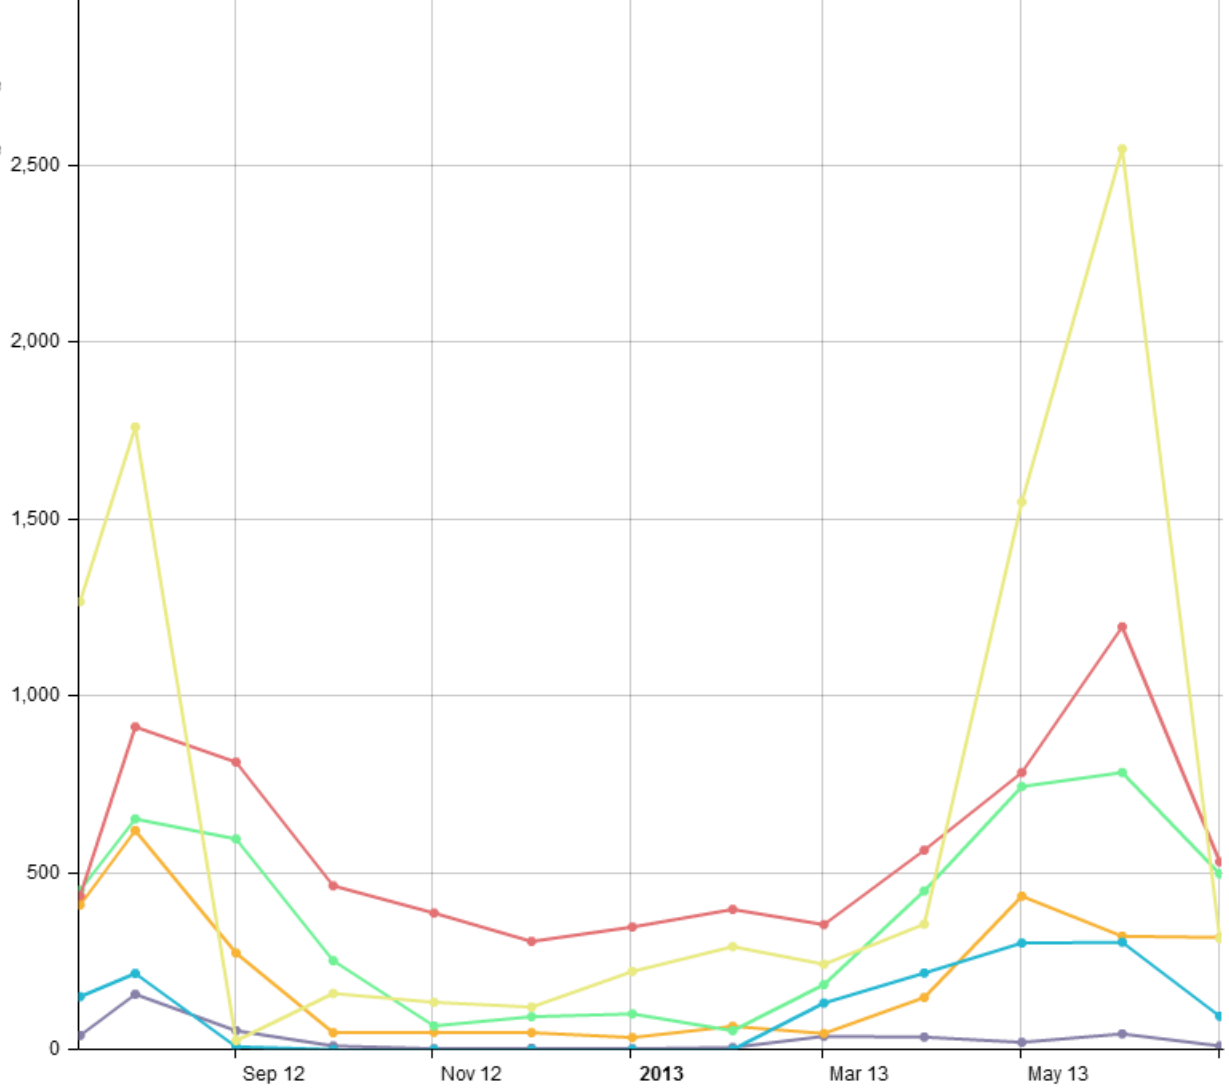

	Chiseldon Pedestrians South	Chiseldon Pedestrians North	Chiseldon Cyclists South	Chiseldon Cyclists North	Chiseldon Horse South	Chiseldon Horse North
Total	8981	1418	7487	4920	2807	419
Peak Day	Sat 1 Jun 2013 (1394)	Sat 11 Aug 2012 (42)	Sun 2 Jun 2013 (358)	Sun 26 May 2013 (87)	Mon 27 May 2013 (190)	Mon 27 Aug 2012 (66)
Minimum Day	Mon 7 Jan 2013 (1)	Tue 11 Sep 2012 (1)	Tue 12 Mar 2013 (1)	Fri 1 Mar 2013 (1)	Wed 24 Oct 2012 (1)	Sat 22 Sep 2012 (1)
Max Day of the Week	Saturday	Saturday	Sunday	Sunday	Saturday	Monday
Hourly Average	1	0	1	1	0	0
Daily Average	25	4	21	14	8	1
Monthly Average	691	109	576	378	216	32

Percentage by mode and direction

Chiseldon

Chiseldon Pedestrians South

Chiseldon Pedestrians North

Chiseldon Cyclists South

Chiseldon Cyclists North

Chiseldon Horse South

Chiseldon Horse North

Monthly trends

- Chiseldon Pedestrians South 
- Chiseldon Pedestrians North 
- Chiseldon Cyclists South 
- Chiseldon Cyclists North 
- Chiseldon Horse South 
- Chiseldon Horse North 

Daily trends

- Chiseldon Pedestrians South
- Chiseldon Pedestrians North
- Chiseldon Cyclists South
- Chiseldon Cyclists North
- Chiseldon Horse South
- Chiseldon Horse North

Hourly trends

- Chiseldon Pedestrians South
- Chiseldon Pedestrians North
- Chiseldon Cyclists South
- Chiseldon Cyclists North
- Chiseldon Horse South
- Chiseldon Horse North

An aerial view of a group of people sitting on a grassy field. A man in a light blue polo shirt is kneeling and pointing at a map on the ground. A woman in a green shirt and blue jeans is also kneeling next to him. A young girl in a pink tank top and blue jeans is kneeling in the center. Another girl in a pink shirt and blue jeans is standing in the upper right. A bicycle wheel is visible in the bottom right corner.