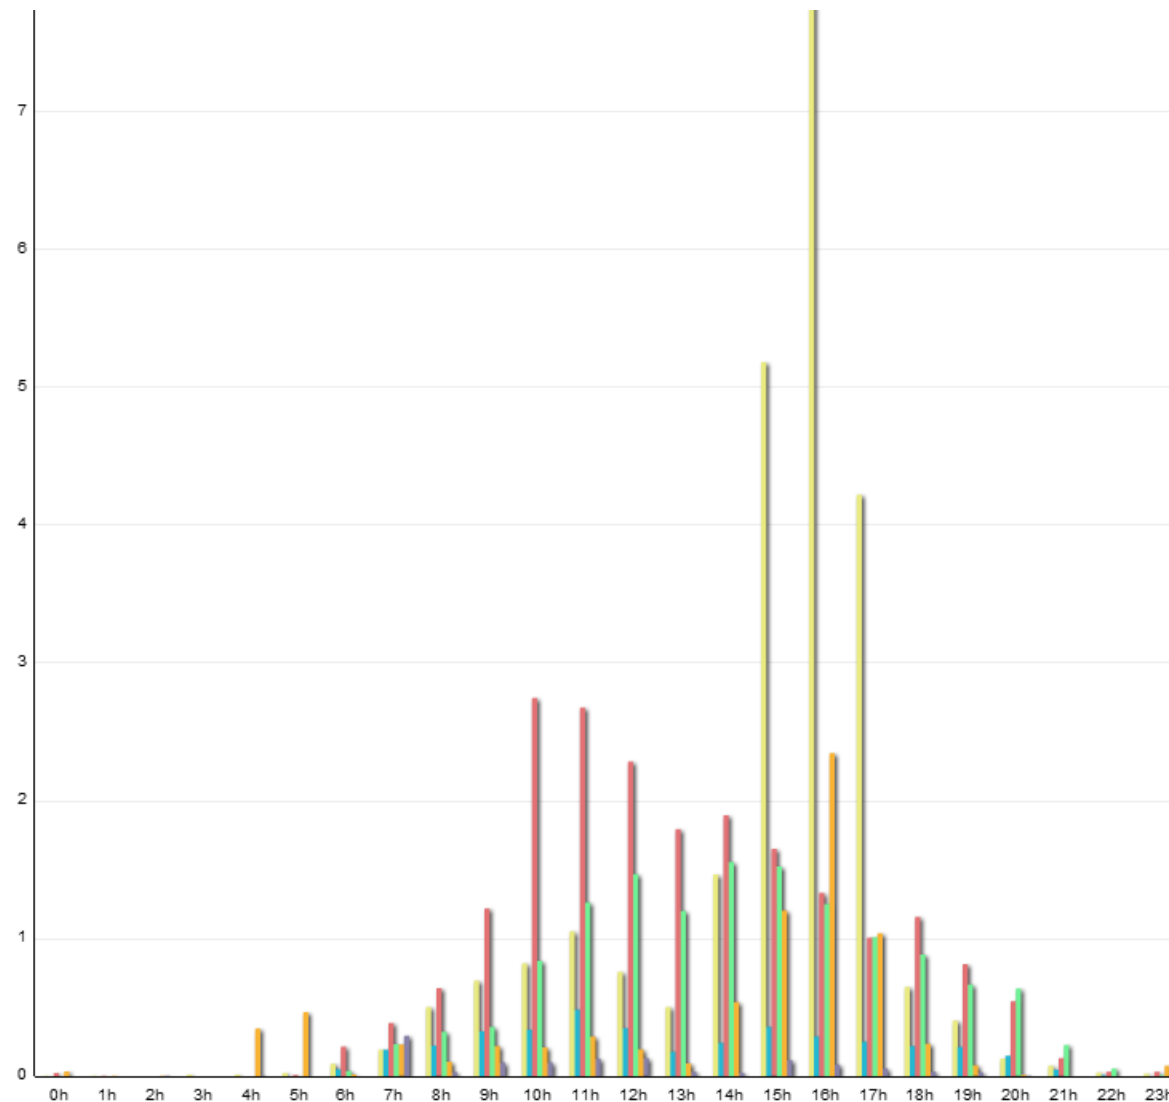

	Chiseldon Pedestrians South	Chiseldon Pedestrians North	Chiseldon Cyclists South	Chiseldon Cyclists North	Chiseldon Horse South	Chiseldon Horse North
Total	8981	1418	7487	4920	2807	419
Peak Day	Sat 1 Jun 2013 (1394)	Sat 11 Aug 2012 (42)	Sun 2 Jun 2013 (358)	Sun 26 May 2013 (87)	Mon 27 May 2013 (190)	Mon 27 Aug 2012 (66)
Minimum Day	Mon 7 Jan 2013 (1)	Tue 11 Sep 2012 (1)	Tue 12 Mar 2013 (1)	Fri 1 Mar 2013 (1)	Wed 24 Oct 2012 (1)	Sat 22 Sep 2012 (1)
Max Day of the Week	Saturday	Saturday	Sunday	Sunday	Saturday	Monday
Hourly Average	1	0	1	1	0	0
Daily Average	25	4	21	14	8	1
Monthly Average	691	109	576	378	216	32

Percentage by mode and direction

Chiseldon

Chiseldon Pedestrians South

Chiseldon Pedestrians North

Chiseldon Cyclists South

Chiseldon Cyclists North

Chiseldon Horse South

Chiseldon Horse North

Monthly trends

- Chiseldon Pedestrians South 
- Chiseldon Pedestrians North 
- Chiseldon Cyclists South 
- Chiseldon Cyclists North 
- Chiseldon Horse South 
- Chiseldon Horse North 

Daily trends

- Chiseldon Pedestrians South
- Chiseldon Pedestrians North
- Chiseldon Cyclists South
- Chiseldon Cyclists North
- Chiseldon Horse South
- Chiseldon Horse North

Hourly trends

- Chiseldon Pedestrians South
- Chiseldon Pedestrians North
- Chiseldon Cyclists South
- Chiseldon Cyclists North
- Chiseldon Horse South
- Chiseldon Horse North

An aerial view of a group of people sitting on a grassy field. A man in a light blue polo shirt is kneeling and pointing at a map on the ground. A woman in a green shirt and blue jeans is also kneeling next to him. A young girl in a pink tank top and blue jeans is kneeling in the center. Another girl in a pink shirt and blue jeans is standing in the upper right. A bicycle wheel is visible in the bottom right corner.